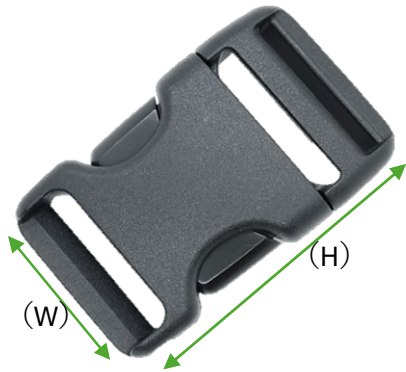

category: 差込 BUCKLES

Stalth Warrior buckle  
Stalth side squeeze

品番	(W)	×	(H)	size/(mm)
6403/6404	20	×	60	20mm Single
6358/6359	25	×	58	25mm single
w101/w102	30	×	63	30mm Single
6581/6582	38	×	69	38mm Single
6405/6483	50	×	75	50mm Single
6403/6404	20	×	60	20mm Double
6358/6359	25	×	58	25mm Double
w101/w102	30	×	63	30mm Double
6581/6582	38	×	69	38mm Double
6405/6483	50	×	75	50mm Double

材質：ポリアセタール  
material : Acetal

6403/6404

6358/6359

w101/w102

6581/6582

6405/6483

6403/w114

6358/6410